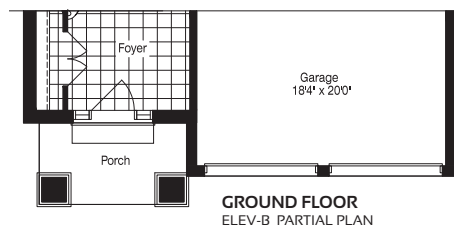

ARBURY

3000 | SF

Artist's concept

Elevation - A

Artist's concept

Elevation - B

ARBURY

3000 SF

MANORWOODS
AT
BOX GROVE