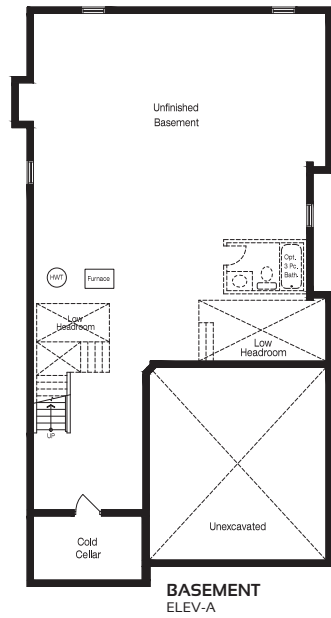

ARBURY

3000 | SF

Artist's concept

Elevation - A

Artist's concept

Elevation - B

ARBURY

3000 SF

MANORWOODS
AT
BOX GROVE