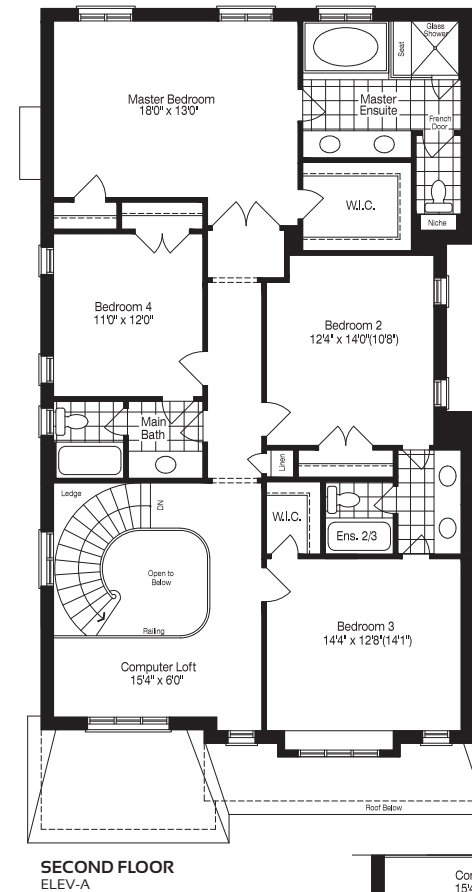

ARBURY

3000 | SF

Artist's concept

Elevation - A

Artist's concept

Elevation - B

ARBURY

3000 SF

MANORWOODS
AT
BOX GROVE