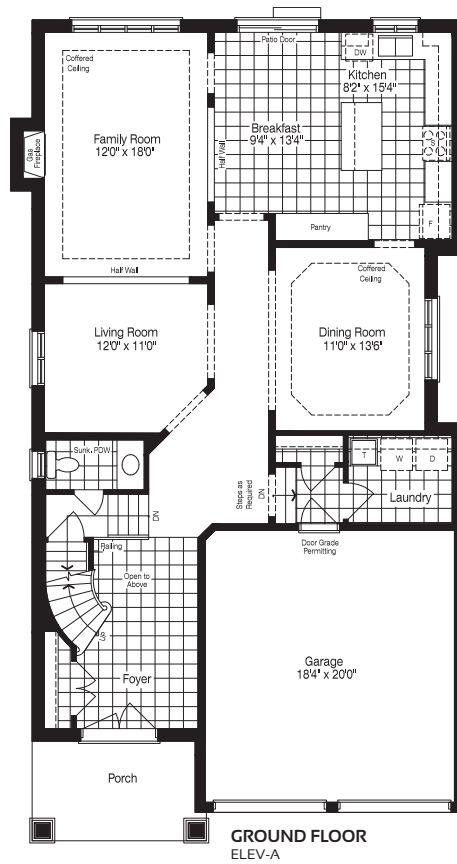

ARBURY

3000 | SF

Artist's concept

Elevation - A

Artist's concept

Elevation - B

ARBURY

3000 SF

MANORWOODS
AT
BOX GROVE