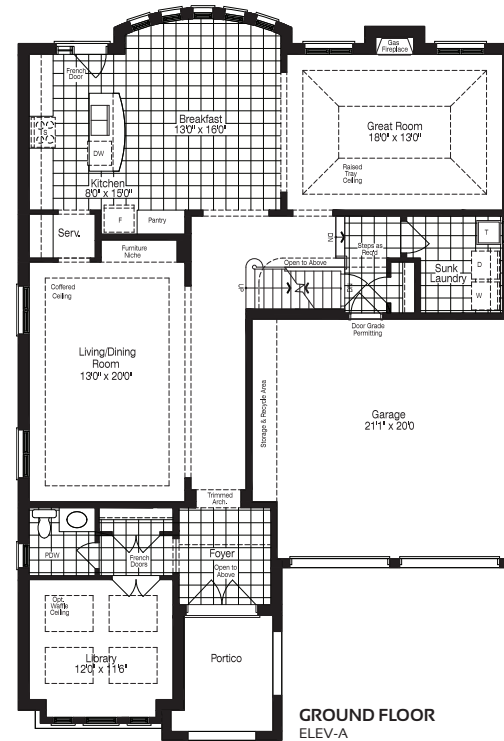

HATFIELD

3150 | SF

Artist's concept

Elevation - A

Artist's concept

Elevation - B

HATFIELD

3150 SF

MANORWOODS
AT
BOX GROVE