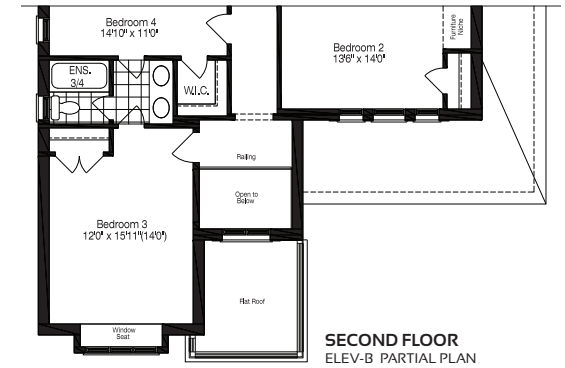

HATFIELD

3150 | SF

Artist's concept

Elevation - A

Artist's concept

Elevation - B

HATFIELD

3150 SF

MANORWOODS
AT
BOX GROVE