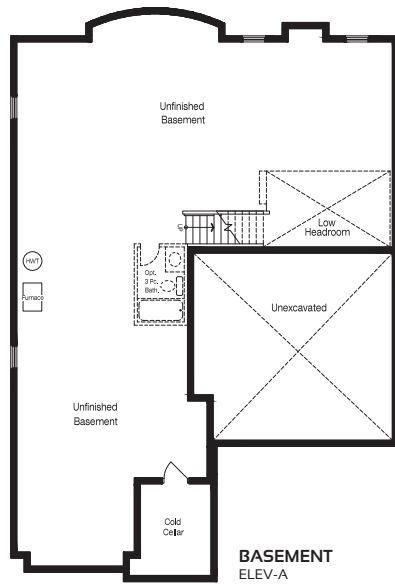

HATFIELD

3150 | SF

Artist's concept

Elevation - A

Artist's concept

Elevation - B

HATFIELD

3150 SF

MANORWOODS
AT
BOX GROVE