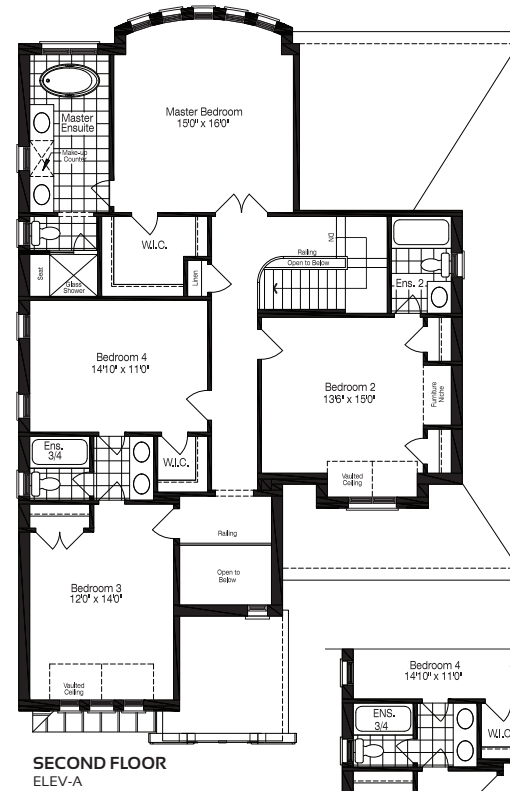

HATFIELD

3150 | SF

Artist's concept

Elevation - A

Artist's concept

Elevation - B

HATFIELD

3150 SF

MANORWOODS
AT
BOX GROVE