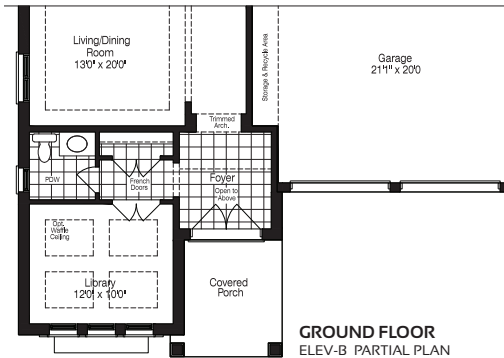

HATFIELD

3150 | SF

Artist's concept

Elevation - A

Artist's concept

Elevation - B

HATFIELD

3150 SF

MANORWOODS
AT
BOX GROVE